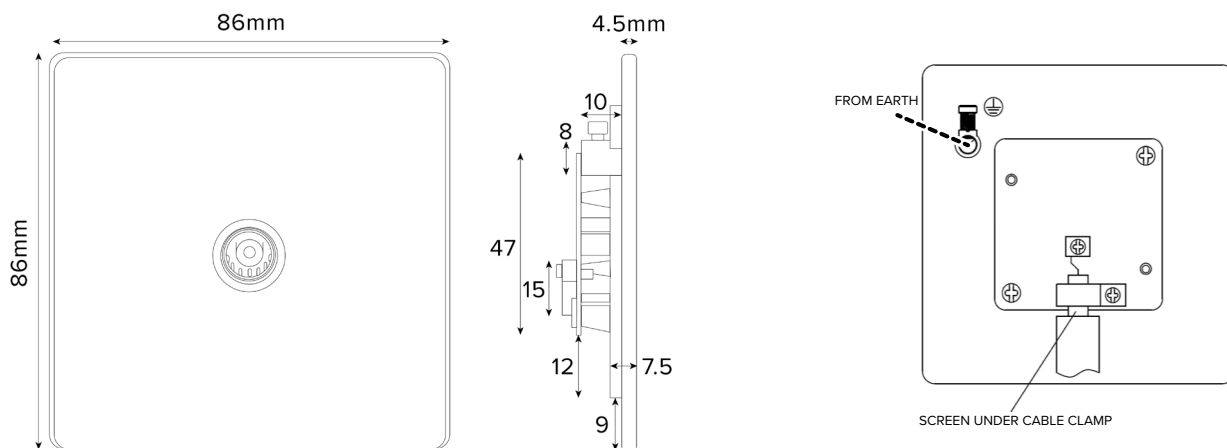

1 Gang TV Socket - Traditional Plate

TECHNICAL SPECIFICATION

Standard(s)	BS 5733 (Where Applicable)
Mounting Box Depth (Min)	25mm
Earth Terminal Capacity 1, 2, 3, 4, 5	4 x 1.0mm ² , 4 x 1.5mm ² , 2 x 2.5mm ² , 1 x 4.0mm ² (Earth)
Fixing Centres	60.3mm
Size	86mm x 86mm x 4.5mm (Plate thickness)
Product Class 1	Face plate must be earthed
Ambient Operating Temperature	-5° to +40°C
Recommended Location	Internal Use Only
Maximum Installation Altitude	2000m
IP Rating	IP2XD